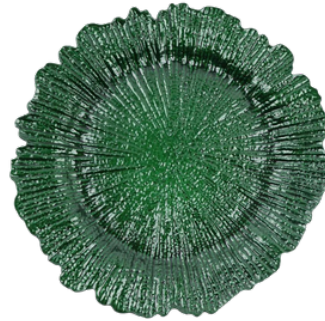

Green Reef Edge Chargers

Quantity: 40 Available

Material: Acrylic