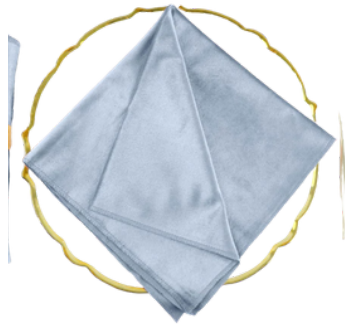

Baby Pink
Quantity: 175 Available

Sage Green
Quantity: 175 Available

Red
Quantity: 175 Available

Blue
Quantity: 175 Available

Fushia
Quantity: 175 Available

Teal
Quantity: 175 Available

Orange
Quantity: 175 Available

Essential Napkin Collection

LINENS

Ivory (Fringe Style)
Quantity: 175 Available

Baby Blue (Fringe Style)
Quantity: 175 Available

Lavender
Quantity: 175 Available

Green
Quantity: 175 Available

Baby Pink
Quantity: 175 Available

White
Quantity: 175 Available

Baby Blue (Velvet)
Quantity: 100 Available

Ivory (Velvet)
Quantity: 100 Available

LINENS

Fringe Linen & Velvet Napkins

Baby Blue
Quantity: 175 Available

Ivory
Quantity: 175 Available