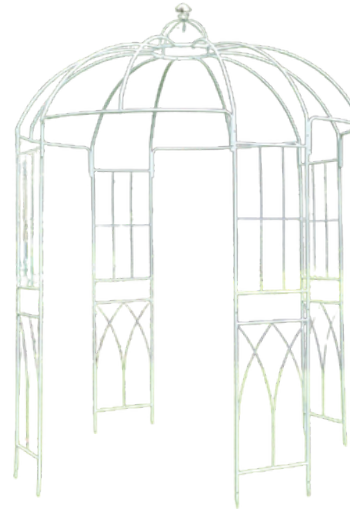

Classic Round Gold Arch
Quantity: 1 Available
Size: 7.5 ft

Modern Square Gold Arch
Quantity: 1 Available
Size: 8 ft

Full Round Top Gold Arch Frame
Quantity: 1 Available
Size: 8 ft

Heart-Shaped Gold Arch
Quantity: 1 Available
Size: 7 ft

Half Round Gold Arch
Quantity: 1 Available
Size: 6 ft

Half Moon Statement Arch
Quantity: 1 Available
Size: 5 ft

Birdcage Ceremony Arch Frame
Quantity: 1 Available
Size: 10 ft

Rustic Wooden Ceremony Arch
Quantity: 1 Available
Size: 7.87 ft