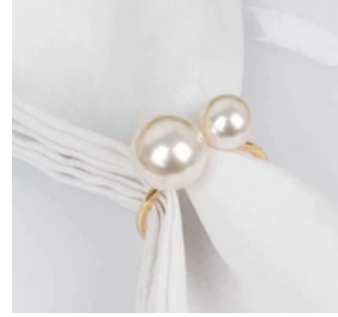

PLACE SETTING DETAILS

Napkin Rings

Gold Coil Napkin Rings
Quantity: 175 Available

Gold Leaf Napkin Rings
Quantity: 175 Available

Gold Wave Napkin Rings
Quantity: 175 Available

Minimal Pearl Accent Napkin Rings
Quantity: 175 Available