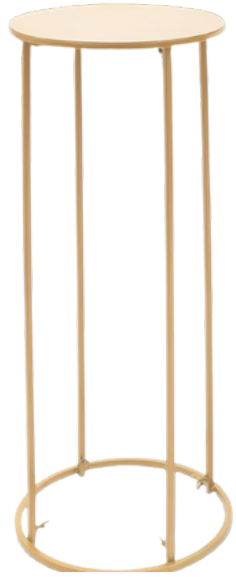

Display Wall
Quantity: 2 Available
Size: 67.1 in

CENTERPIECES & DISPLAY

Elevated elements that create dimension, balance, and visual impact.

Gold Trumpet Vase Stand
Quantity: 10 Available
Size: 23.6 in

Tall Floor Candelabras
Quantity: 12 Available
Size 39.4 in

Square White Display Stand Set
Quantity: 12 Available
Size: Assorted Heights

Roman Column Pedestal
Quantity: 2 Available
Size: 34.65 in

Honeycomb Display Stand
Quantity: 20 Available
Size: Assorted Heights

Round White Display Stand
Quantity: 12 Available
Size: Assorted Heights

Cylinder Gold Stand
Quantity: 10 Available
Size: 23.5 in

Geometric Gold Stand
Quantity: 10 Available
Size: 23.5 in

Floor Candle Holder
Quantity: 8 Available
Size: 48.7 in

Tall Clear Candelabra
Quantity: 8 Available
Size: 38.5 in

Gold Floor Candelabra - Pillar Candles
Quantity: 12 Available
Size: 39.4 in

Multi-Tier Ladder Flower Stand with 12 buckets
Quantity: 2 Available
Size: 43.30 in