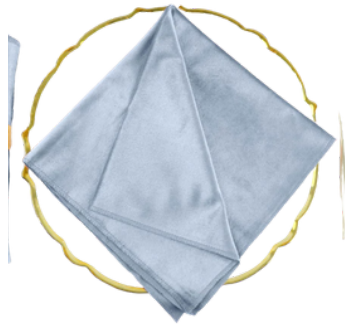

Baby Pink
Quantity: 175 Available

Sage Green
Quantity: 175 Available

Red
Quantity: 175 Available

Blue
Quantity: 175 Available

Fushia
Quantity: 175 Available

Teal
Quantity: 175 Available

Orange
Quantity: 175 Available

Essential Napkin Collection

LINENS

Ivory (Fringe Style)
Quantity: 175 Available

Baby Blue (Fringe Style)
Quantity: 175 Available

Lavender
Quantity: 175 Available

Green
Quantity: 175 Available

Baby Pink
Quantity: 175 Available

White
Quantity: 175 Available

Baby Blue (Velvet)
Quantity: 100 Available

Ivory (Velvet)
Quantity: 100 Available

Fringe Linen & Velvet Napkins

Baby Blue
Quantity: 175 Available

Ivory
Quantity: 175 Available