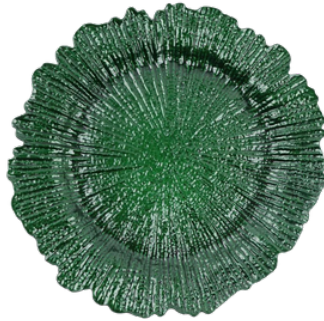

Moroccan-Style Lanterns
Quantity: 25 pieces per style
Colors: Black, White, Gold

Birdcage Candle Stands
Quantity: 30 pieces per style

Green Reef Edge Chargers

Quantity: 40 Available

Material: Acrylic