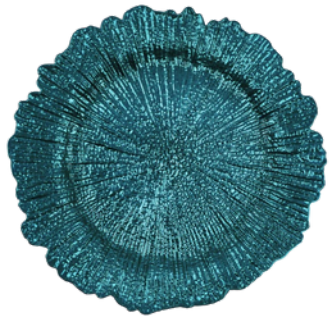

Teal Reef Edge Chargers

Quantity: 50 Available

Material: Acrylic