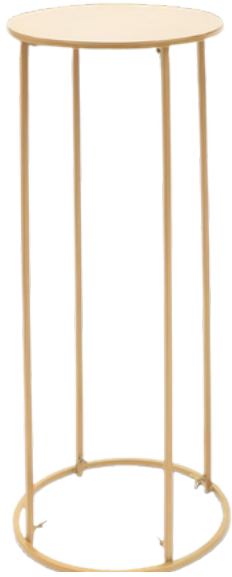

# CENTERPIECES & DISPLAY

Elevated elements that create dimension, balance, and visual impact.

**Gold Trumpet Vase Stand**  
Quantity: 10 Available  
Size: 23.6 in

**Tall Floor Candelabras**  
Quantity: 12 Available  
Size 39.4 in

**Square White Display Stand Set**  
Quantity: 12 Available  
Size: Assorted Heights

**Roman Column Pedestal**  
Quantity: 2 Available  
Size: 34.65 in

**Honeycomb Display Stand**  
Quantity: 20 Available  
Size: Assorted Heights

**Round White Display Stand**  
Quantity: 12 Available  
Size: Assorted Heights

**Cylinder Gold Stand**  
Quantity: 10 Available  
Size: 23.5 in

**Geometric Gold Stand**  
Quantity: 10 Available  
Size: 23.5 in

**Floor Candle Holder**  
Quantity: 8 Available  
Size: 48.7 in

**Tall Clear Candelabra**  
Quantity: 8 Available  
Size: 38.5 in

**Gold Floor Candelabra - Pillar Candles**  
Quantity: 12 Available  
Size: 39.4 in