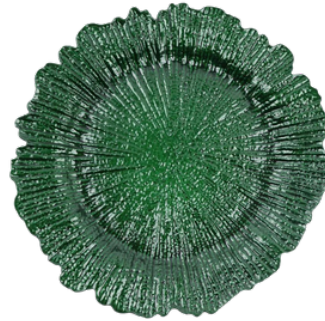

**Wooden Wedding Lantern**  
Quantity: 20 pieces  
Colors: Wooden

**Gold Reef Edge Chargers**

Quantity: 100 Available

Material: Acrylic

**White Reef Edge Chargers**

Quantity: 100 Available

Material: Acrylic