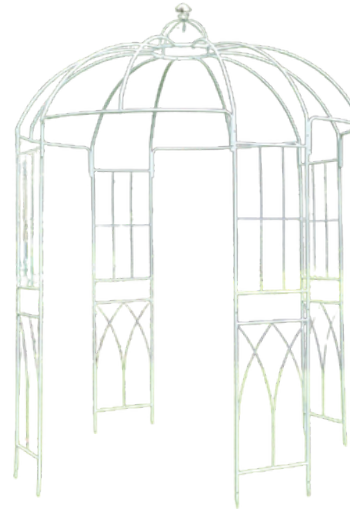

# SIGNAGE & DISPLAY PIECES

Statement structures designed to anchor your event and set the tone.

**Classic Round Gold Arch**  
Quantity: 1 Available  
Size: 7.5 ft

**Modern Square Gold Arch**  
Quantity: 1 Available  
Size: 8 ft

**Full Round Top Gold Arch Frame**  
Quantity: 1 Available  
Size: 8 ft

**Heart-Shaped Gold Arch**  
Quantity: 1 Available  
Size: 7 ft

**Half Round Gold Arch**  
Quantity: 1 Available  
Size: 6 ft

**Half Moon Statement Arch**  
Quantity: 1 Available  
Size: 5 ft

**Birdcage Ceremony Arch Frame**  
Quantity: 1 Available  
Size: 10 ft

**Rustic Wooden Ceremony Arch**  
Quantity: 1 Available  
Size: 7.87 ft

**Half Moon Arch Set (4-Piece)**  
Quantity: 1 Available  
Size: Graduated Sizes Included